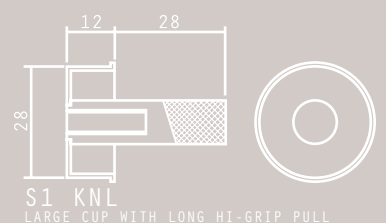

S2
SMALL CUP WITH LONG PULL

S3
LARGE CUP WITH MUSHROOM PULL

S4
SMALL CUP WITH MUSHROOM PULL

S5
LARGE COLLAR WITH SHORT PULL

S6
COAT HOOK

S1 KNL
LARGE CUP WITH LONG HI-GRIP PULL

S2 KNL
SMALL CUP WITH LONG HI-GRIP PULL