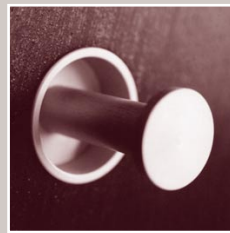

S3
LARGE CUP WITH MUSHROOM PULL