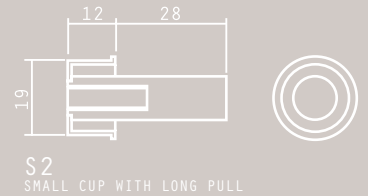

FOR ENQUIRES CONTACT:

HELENA HUGHES

SILO

PHONE: 0274 458 059

POSTAL: 12 FAULDER AVE AUCKLAND,
NEW ZEALAND

EMAIL: HELENA@SILO.CO.NZ

WEB: WWW.SILO.CO.NZ

S1
LARGE CUP WITH LONG PULL