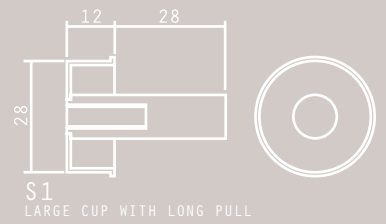

FOR ENQUIRES CONTACT:

HELENA HUGHES

SILO

PHONE: 0274 458 059

POSTAL: 12 FAULDER AVE AUCKLAND,
NEW ZEALAND

EMAIL: HELENA@SILO.CO.NZ

WEB: WWW.SILO.CO.NZ

S1
LARGE CUP WITH LONG PULL