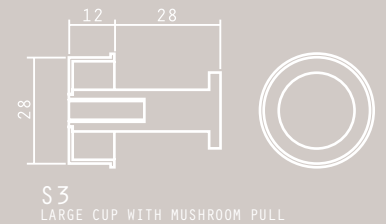

FOR ENQUIRES CONTACT:

HELENA HUGHES

SILO

PHONE: 0274 458 059

POSTAL: 12 FAULDER AVE AUCKLAND,
NEW ZEALAND

EMAIL: HELENA@SILO.CO.NZ

WEB: WWW.SILO.CO.NZ

S1
LARGE CUP WITH LONG PULL

S2
SMALL CUP WITH LONG PULL

S3
LARGE CUP WITH MUSHROOM PULL

S4
SMALL CUP WITH MUSHROOM PULL

S5
LARGE COLLAR WITH SHORT PULL

S6
COAT HOOK

S1 KNL
LARGE CUP WITH LONG HI-GRIP PULL

S2 KNL
SMALL CUP WITH LONG HI-GRIP PULL