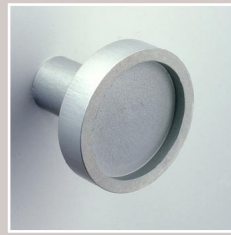

DISC 40
WHITE INFILL

DISC 40
PAUA INFILL

DISC 40
WHITE INFILL
SHOWN WITH LARGE CUP

CRUZ_LINER

PULL_THRU

DISC30

DISC30
PAUA INFILL

TECHNO 25

PEN_LOC
PEN RETENTION SYSTEM

LEG_100 AVAILABLE IN DIFFERENT LENGTHS

RUDI TABLE AVAILABLE IN DIFFERENT MATERIALS