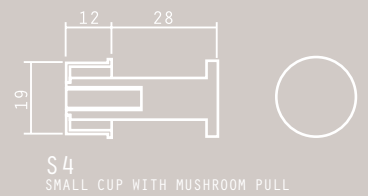

[SILO]

THE SILO PULL RANGE

INSPIRED BY THE TAIL LIGHTS ON A '64 XP FALCON, THIS RANGE OF DRAWER PULLS ADHERES TO PURE GEOMETRIC FORMS AND COMES IN ONE FINISH - NATURAL ANODISED ALUMINIUM (IS THERE ANOTHER FINISH?).

WE INFILL SOME OF OUR PULLS WITH CUSTOM COLOURS (STANDARDS ARE BLACK, BROWN AND WHITE - OR YOU CAN CHOOSE) AND A NUMBER OF NATURAL MATERIALS LIKE MOTHER OF PEARL & PAUA SO CHECK THEM OUT!

SAMPLES AVAILABLE.

FOR ENQUIRES CONTACT:

HELENA HUGHES

SILO

PHONE: 0274 458 059

POSTAL: 12 FAULDER AVE AUCKLAND,
NEW ZEALAND

EMAIL: HELENA@SILO.CO.NZ

WEB: WWW.SILO.CO.NZ