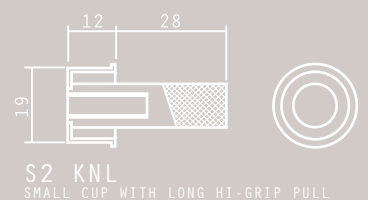

S2
SMALL CUP WITH LONG PULL

S3
LARGE CUP WITH MUSHROOM PULL

S4
SMALL CUP WITH MUSHROOM PULL

S5
LARGE COLLAR WITH SHORT PULL

S6
COAT HOOK

S1 KNL
LARGE CUP WITH LONG HI-GRIP PULL

S2 KNL
SMALL CUP WITH LONG HI-GRIP PULL